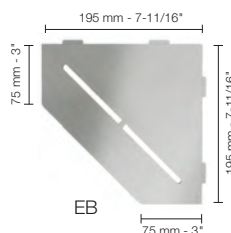

Schluter®-SHELF-E - PURE	
Item No.	Finish
SES2 D7 EB	Brushed stainless steel

Schluter®-SHELF-E - WAVE	
Item No.	Finish
SES2 D10 EB	Brushed stainless steel