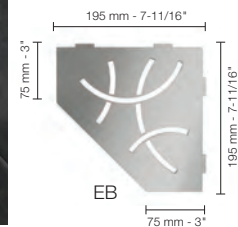

17.1 Schluter®-SHELF-E

Pentagonal corner shelf