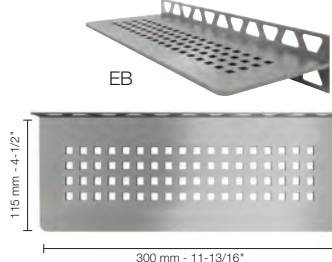

Schluter®-SHELF-W - PURE	
Item No.	Finish
SWS1 D7 EB	Brushed stainless steel

Schluter®-SHELF-W - WAVE	
Item No.	Finish
SWS1 D10 EB	Brushed stainless steel

Schluter®-SHELF-W - SQUARE	
Item No.	Finish
SWS1 D3 EB	Brushed stainless steel