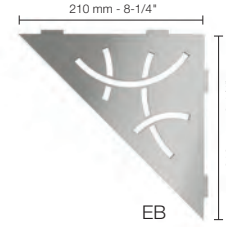

17.1 Schluter®-SHELF-E

Triangular corner shelf

Schluter®-SHELF-E - FLORAL	
Item No.	Finish
SES1 D5 EB	Brushed stainless steel
SES1 D5 MBW	Matte white
SES1 D5 MGS	Matte black
SES1 D5 TSBG	Greige
SES1 D5 TSC	Cream
SES1 D5 TSOB	Bronze
SES1 D5 TSSG	Stone grey