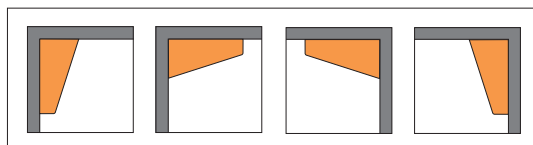

**Schluter®-SHELF-E - PURE**

Item No.	Finish
SES3 D7 EB	Brushed stainless steel

**Schluter®-SHELF-E - WAVE**

Item No.	Finish
SES3 D10 EB	Brushed stainless steel

**Schluter®-SHELF-E - SQUARE**

Item No.	Finish
SES3 D3 EB	Brushed stainless steel