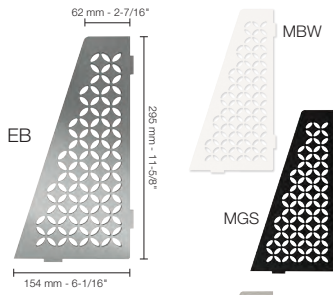

Schluter®-SHELF-E - CURVE	
Item No.	Finish
SES2 D6 EB	Brushed stainless steel
SES2 D6 MBW	Matte white
SES2 D6 MGS	Matte black
SES2 D6 TSBG	Greige
SES2 D6 TSC	Cream
SES2 D6 TSOB	Bronze
SES2 D6 TSSG	Stone grey

Schluter®-SHELF-E - PURE	
Item No.	Finish
SES2 D7 EB	Brushed stainless steel

Schluter®-SHELF-E - WAVE	
Item No.	Finish
SES2 D10 EB	Brushed stainless steel

Schluter®-SHELF-E - SQUARE	
Item No.	Finish
SES2 D3 EB	Brushed stainless steel

17.1 Schluter®-SHELF-E

Quadrilateral corner shelf

**Schluter®-SHELF-E - FLORAL**

Item No.	Finish
SES3 D5 EB	Brushed stainless steel
SES3 D5 MBW	Matte white
SES3 D5 MGS	Matte black
SES3 D5 TSBG	Greige
SES3 D5 TSC	Cream
SES3 D5 TSOB	Bronze
SES3 D5 TSSG	Stone grey