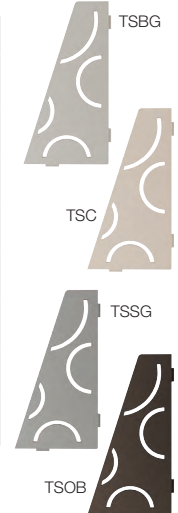

Schluter®-SHELF-E - CURVE	
Item No.	Finish
SES2 D6 EB	Brushed stainless steel
SES2 D6 MBW	Matte white
SES2 D6 MGS	Matte black
SES2 D6 TSBG	Greige
SES2 D6 TSC	Cream
SES2 D6 TSOB	Bronze
SES2 D6 TSSG	Stone grey

Schluter®-SHELF-E - PURE	
Item No.	Finish
SES2 D7 EB	Brushed stainless steel

Schluter®-SHELF-E - WAVE	
Item No.	Finish
SES2 D10 EB	Brushed stainless steel

Schluter®-SHELF-E - SQUARE	
Item No.	Finish
SES2 D3 EB	Brushed stainless steel

17.1 Schluter®-SHELF-E

Quadrilateral corner shelf

**Schluter®-SHELF-E - FLORAL**

Item No.	Finish
SES3 D5 EB	Brushed stainless steel
SES3 D5 MBW	Matte white
SES3 D5 MGS	Matte black
SES3 D5 TSBG	Greige
SES3 D5 TSC	Cream
SES3 D5 TSOB	Bronze
SES3 D5 TSSG	Stone grey

**Schluter®-SHELF-E - CURVE**

Item No.	Finish
SES3 D6 EB	Brushed stainless steel
SES3 D6 MBW	Matte white
SES3 D6 MGS	Matte black
SES3 D6 TSBG	Greige
SES3 D6 TSC	Cream
SES3 D6 TSOB	Bronze
SES3 D6 TSSG	Stone grey