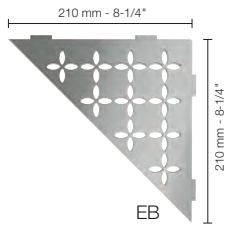

17.1 Schluter®-SHELF-E

Triangular corner shelf

Schluter®-SHELF-E - FLORAL	
Item No.	Finish
SES1 D5 EB	Brushed stainless steel
SES1 D5 MBW	Matte white
SES1 D5 MGS	Matte black
SES1 D5 TSBG	Greige
SES1 D5 TSC	Cream
SES1 D5 TSOB	Bronze
SES1 D5 TSSG	Stone grey