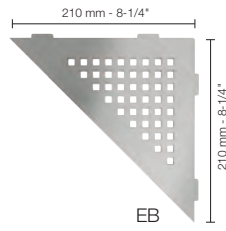

Schluter®-SHELF-E - SQUARE	
Item No.	Finish
SES1 D3 EB	Brushed stainless steel