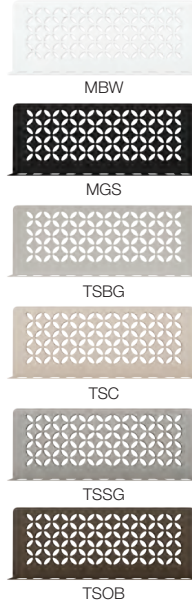

Schluter®-SHELF-E - CURVE	
Item No.	Finish
SES1 D6 EB	Brushed stainless steel
SES1 D6 MBW	Matte white
SES1 D6 MGS	Matte black
SES1 D6 TSBG	Greige
SES1 D6 TSC	Cream
SES1 D6 TSOB	Bronze
SES1 D6 TSSG	Stone grey

Schluter®-SHELF-N - CURVE	
Item No.	Finish
SNS1 D6 EB	Brushed stainless steel
SNS1 D6 MBW	Matte white
SNS1 D6 MGS	Matte black
SNS1 D6 TSBG	Greige
SNS1 D6 TSC	Cream
SNS1 D6 TSOB	Bronze
SNS1 D6 TSSG	Stone grey

Schluter®-SHELF-N - PURE	
Item No.	Finish
SNS1 D7 EB	Brushed stainless steel

Schluter®-SHELF-N - WAVE	
Item No.	Finish
SNS1 D10 EB	Brushed stainless steel

Schluter®-SHELF-N - SQUARE	
Item No.	Finish
SNS1 D3 EB	Brushed stainless steel

17.1 Schluter®-SHELF-W

Wall shelf

Schluter®-SHELF-W - FLORAL	
Item No.	Finish
SWS1 D5 EB	Brushed stainless steel
SWS1 D5 MBW	Matte white
SWS1 D5 MGS	Matte black
SWS1 D5 TSBG	Greige
SWS1 D5 TSC	Cream
SWS1 D5 TSOB	Bronze
SWS1 D5 TSSG	Stone grey