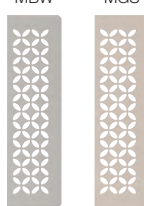

**Schluter®-SHELF-E - CURVE**

Item No.	Finish
SES3 D6 EB	Brushed stainless steel
SES3 D6 MBW	Matte white
SES3 D6 MGS	Matte black
SES3 D6 TSBG	Greige
SES3 D6 TSC	Cream
SES3 D6 TSOB	Bronze
SES3 D6 TSSG	Stone grey

**Schluter®-SHELF-E - PURE**

Item No.	Finish
SES3 D7 EB	Brushed stainless steel

**Schluter®-SHELF-E - WAVE**

Item No.	Finish
SES3 D10 EB	Brushed stainless steel

**Schluter®-SHELF-E - SQUARE**

Item No.	Finish
SES3 D3 EB	Brushed stainless steel

17.1 Schluter®-SHELF-N

Niche shelf

Schluter®-SHELF-N - FLORAL	
Item No.	Finish
SNS1 D5 EB	Brushed stainless steel
SNS1 D5 MBW	Matte white
SNS1 D5 MGS	Matte black
SNS1 D5 TSBG	Greige
SNS1 D5 TSC	Cream
SNS1 D5 TSOB	Bronze
SNS1 D5 TSSG	Stone grey

Schluter®-SHELF-N - CURVE	
Item No.	Finish
SNS1 D6 EB	Brushed stainless steel
SNS1 D6 MBW	Matte white
SNS1 D6 MGS	Matte black
SNS1 D6 TSBG	Greige
SNS1 D6 TSC	Cream
SNS1 D6 TSOB	Bronze
SNS1 D6 TSSG	Stone grey