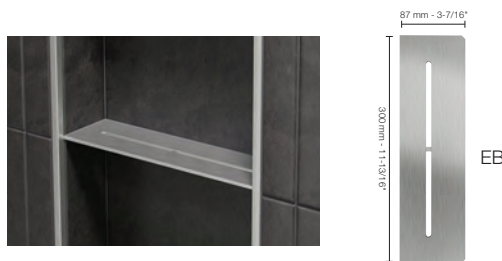

17.1 Schluter®-SHELF-N

Niche shelf

Schluter®-SHELF-N - FLORAL	
Item No.	Finish
SNS1 D5 EB	Brushed stainless steel
SNS1 D5 MBW	Matte white
SNS1 D5 MGS	Matte black
SNS1 D5 TSBG	Greige
SNS1 D5 TSC	Cream
SNS1 D5 TSOB	Bronze
SNS1 D5 TSSG	Stone grey

Schluter®-SHELF-N - CURVE	
Item No.	Finish
SNS1 D6 EB	Brushed stainless steel
SNS1 D6 MBW	Matte white
SNS1 D6 MGS	Matte black
SNS1 D6 TSBG	Greige
SNS1 D6 TSC	Cream
SNS1 D6 TSOB	Bronze
SNS1 D6 TSSG	Stone grey