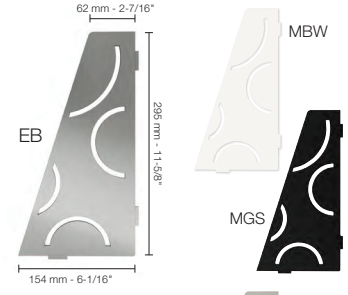

17.1 Schluter®-SHELF-E

Quadrilateral corner shelf

**Schluter®-SHELF-E - FLORAL**

Item No.	Finish
SES3 D5 EB	Brushed stainless steel
SES3 D5 MBW	Matte white
SES3 D5 MGS	Matte black
SES3 D5 TSBG	Greige
SES3 D5 TSC	Cream
SES3 D5 TSOB	Bronze
SES3 D5 TSSG	Stone grey