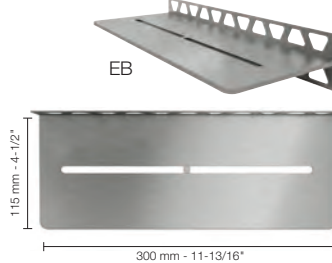

Schluter®-SHELF-W - CURVE	
Item No.	Finish
SWS1 D6 EB	Brushed stainless steel
SWS1 D6 MBW	Matte white
SWS1 D6 MGS	Matte black
SWS1 D6 TSBG	Greige
SWS1 D6 TSC	Cream
SWS1 D6 TSOB	Bronze
SWS1 D6 TSSG	Stone grey