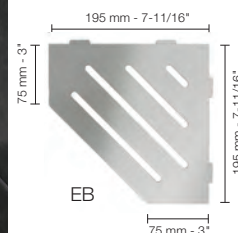

Schluter®-SHELF-E - PURE	
Item No.	Finish
SES2 D7 EB	Brushed stainless steel

Schluter®-SHELF-E - WAVE	
Item No.	Finish
SES2 D10 EB	Brushed stainless steel