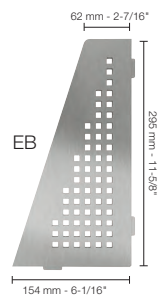

Schluter®-SHELF-E - WAVE

Item No.	Finish
SES3 D10 EB	Brushed stainless steel