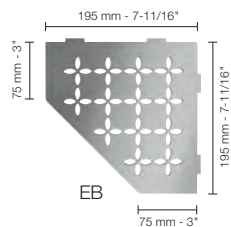

17.1 Schluter®-SHELF-E

Pentagonal corner shelf