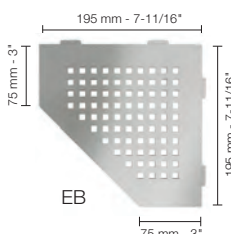

Schluter®-SHELF-E - SQUARE	
Item No.	Finish
SES2 D3 EB	Brushed stainless steel