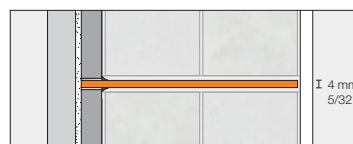

17.1 Schluter®-SHELF-N

Niche shelf

Schluter®-SHELF-N - FLORAL	
Item No.	Finish
SNS1 D5 EB	Brushed stainless steel
SNS1 D5 MBW	Matte white
SNS1 D5 MGS	Matte black
SNS1 D5 TSBG	Greige
SNS1 D5 TSC	Cream
SNS1 D5 TSOB	Bronze
SNS1 D5 TSSG	Stone grey

Schluter®-SHELF-N - CURVE	
Item No.	Finish
SNS1 D6 EB	Brushed stainless steel
SNS1 D6 MBW	Matte white
SNS1 D6 MGS	Matte black
SNS1 D6 TSBG	Greige
SNS1 D6 TSC	Cream
SNS1 D6 TSOB	Bronze
SNS1 D6 TSSG	Stone grey

Schluter®-SHELF-N - PURE	
Item No.	Finish
SNS1 D7 EB	Brushed stainless steel

Schluter®-SHELF-N - WAVE	
Item No.	Finish
SNS1 D10 EB	Brushed stainless steel

Schluter®-SHELF-N - SQUARE	
Item No.	Finish
SNS1 D3 EB	Brushed stainless steel