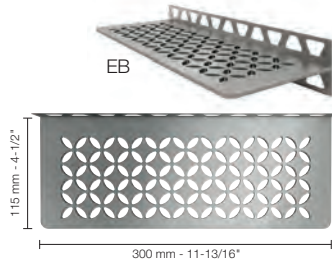

17.1 Schluter®-SHELF-W

Wall shelf