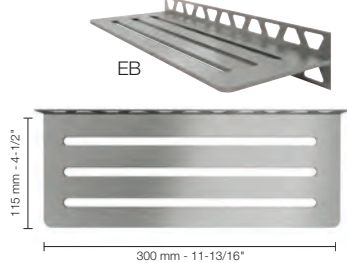

Schluter®-SHELF-W - CURVE	
Item No.	Finish
SWS1 D6 EB	Brushed stainless steel
SWS1 D6 MBW	Matte white
SWS1 D6 MGS	Matte black
SWS1 D6 TSBG	Greige
SWS1 D6 TSC	Cream
SWS1 D6 TSOB	Bronze
SWS1 D6 TSSG	Stone grey