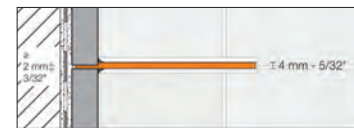

17.1 Schluter®-SHELF-E

Triangular corner shelf

Schluter®-SHELF-E - FLORAL	
Item No.	Finish
SES1 D5 EB	Brushed stainless steel
SES1 D5 MBW	Matte white
SES1 D5 MGS	Matte black
SES1 D5 TSBG	Greige
SES1 D5 TSC	Cream
SES1 D5 TSOB	Bronze
SES1 D5 TSSG	Stone grey

Schluter®-SHELF-E - CURVE	
Item No.	Finish
SES1 D6 EB	Brushed stainless steel
SES1 D6 MBW	Matte white
SES1 D6 MGS	Matte black
SES1 D6 TSBG	Greige
SES1 D6 TSC	Cream
SES1 D6 TSOB	Bronze
SES1 D6 TSSG	Stone grey

Schluter®-SHELF-E - PURE	
Item No.	Finish
SES1 D7 EB	Brushed stainless steel

Schluter®-SHELF-E - WAVE	
Item No.	Finish
SES1 D10 EB	Brushed stainless steel

Schluter®-SHELF-E - SQUARE	
Item No.	Finish
SES1 D3 EB	Brushed stainless steel