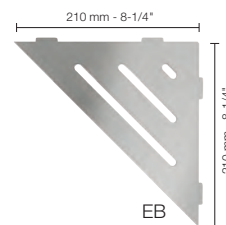

Schluter®-SHELF-E - WAVE	
Item No.	Finish
SES1 D10 EB	Brushed stainless steel