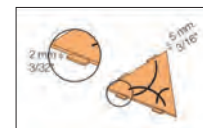

17.1 Schluter®-SHELF-E

Triangular corner shelf

Schluter®-SHELF-E - FLORAL	
Item No.	Finish
SES1 D5 EB	Brushed stainless steel
SES1 D5 MBW	Matte white
SES1 D5 MGS	Matte black
SES1 D5 TSBG	Greige
SES1 D5 TSC	Cream
SES1 D5 TSOB	Bronze
SES1 D5 TSSG	Stone grey

Schluter®-SHELF-E - CURVE	
Item No.	Finish
SES1 D6 EB	Brushed stainless steel
SES1 D6 MBW	Matte white
SES1 D6 MGS	Matte black
SES1 D6 TSBG	Greige
SES1 D6 TSC	Cream
SES1 D6 TSOB	Bronze
SES1 D6 TSSG	Stone grey

Schluter®-SHELF-E - PURE	
Item No.	Finish
SES1 D7 EB	Brushed stainless steel

Schluter®-SHELF-E - WAVE	
Item No.	Finish
SES1 D10 EB	Brushed stainless steel

Schluter®-SHELF-E - SQUARE	
Item No.	Finish
SES1 D3 EB	Brushed stainless steel