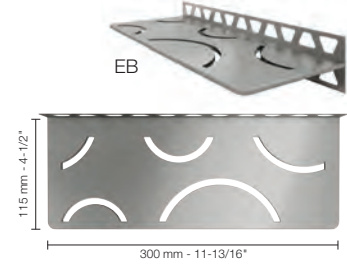

17.1 Schluter®-SHELF-W

Wall shelf