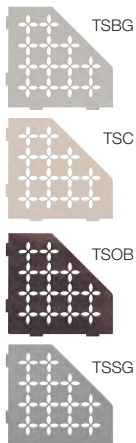

Schluter®-SHELF-E - CURVE	
Item No.	Finish
SES1 D6 EB	Brushed stainless steel
SES1 D6 MBW	Matte white
SES1 D6 MGS	Matte black
SES1 D6 TSBG	Greige
SES1 D6 TSC	Cream
SES1 D6 TSOB	Bronze
SES1 D6 TSSG	Stone grey

Schluter®-SHELF-E - PURE	
Item No.	Finish
SES1 D7 EB	Brushed stainless steel

Schluter®-SHELF-E - WAVE	
Item No.	Finish
SES1 D10 EB	Brushed stainless steel

Schluter®-SHELF-E - SQUARE	
Item No.	Finish
SES1 D3 EB	Brushed stainless steel

17.1 Schluter®-SHELF-E

Pentagonal corner shelf

Schluter®-SHELF-E - FLORAL	
Item No.	Finish
SES2 D5 EB	Brushed stainless steel
SES2 D5 MBW	Matte white
SES2 D5 MGS	Matte black
SES2 D5 TSBG	Greige
SES2 D5 TSC	Cream
SES2 D5 TSOB	Bronze
SES2 D5 TSSG	Stone grey

Schluter®-SHELF-E - CURVE	
Item No.	Finish
SES2 D6 EB	Brushed stainless steel
SES2 D6 MBW	Matte white
SES2 D6 MGS	Matte black
SES2 D6 TSBG	Greige
SES2 D6 TSC	Cream
SES2 D6 TSOB	Bronze
SES2 D6 TSSG	Stone grey