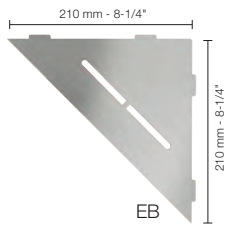

17.1 Schluter®-SHELF-E

Triangular corner shelf

Schluter®-SHELF-E - FLORAL	
Item No.	Finish
SES1 D5 EB	Brushed stainless steel
SES1 D5 MBW	Matte white
SES1 D5 MGS	Matte black
SES1 D5 TSBG	Greige
SES1 D5 TSC	Cream
SES1 D5 TSOB	Bronze
SES1 D5 TSSG	Stone grey

Schluter®-SHELF-E - CURVE	
Item No.	Finish
SES1 D6 EB	Brushed stainless steel
SES1 D6 MBW	Matte white
SES1 D6 MGS	Matte black
SES1 D6 TSBG	Greige
SES1 D6 TSC	Cream
SES1 D6 TSOB	Bronze
SES1 D6 TSSG	Stone grey