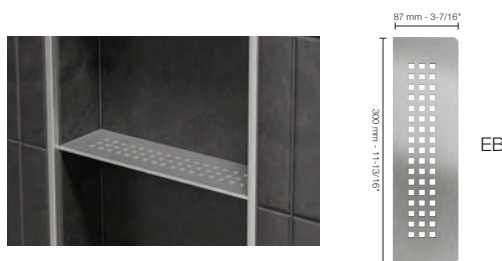

Schluter®-SHELF-N - SQUARE	
Item No.	Finish
SNS1 D3 EB	Brushed stainless steel