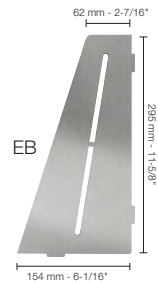

Schluter®-SHELF-E - CURVE

Item No.	Finish
SES3 D6 EB	Brushed stainless steel
SES3 D6 MBW	Matte white
SES3 D6 MGS	Matte black
SES3 D6 TSBG	Greige
SES3 D6 TSC	Cream
SES3 D6 TSOB	Bronze
SES3 D6 TSSG	Stone grey