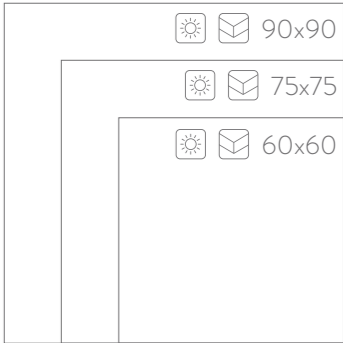

ESS. INVISIBLE

ESS. INVISIBLE WHITE

 60x60 | 60,8x60,8 | 60x120 | 75x75 | 90x90
 23.62"x23.62" | 23.94"x23.94" | 23.62"x47.24" | 29.53"x29.53" | 35.43"x35.43"